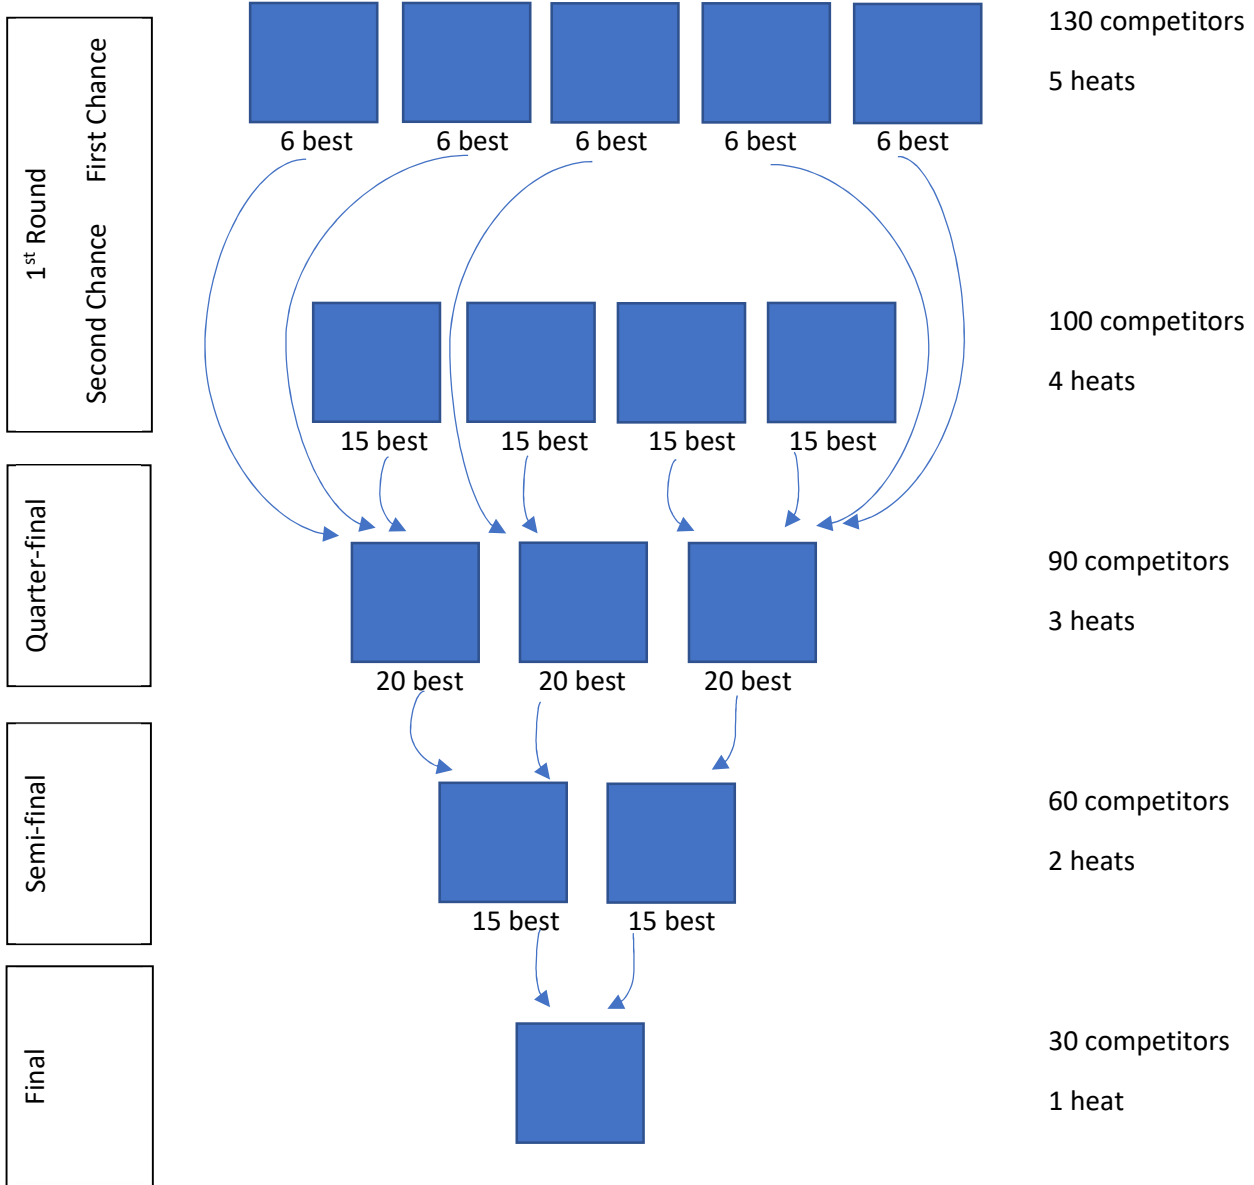

Elimination scheme

MEN

Second chance system will be used

6 best times progress directly to Quarterfinal from the First Chance

15 best times progress to Quarterfinal from the Second Chance

WOMEN

Second chance system will be used

6 best times progress directly to Semi Final from the First Chance

12 best times progress to Semi Final from the Second Chance

Other categories:

Best panners in every heat progress to the next round

Children: 30 competitors, trial round, final

Juniors: 20 competitors trial round, final

Veterans: 61 → 60 → 30

Classical pan – Batea: 156 → 90 → 60 → 30

National Team: 11 teams, just final

Family: 24 competitors, trial round, final

2 Person Team: 73 → 60 → 30

3 Person Team: 47 → 30

5 Person team: 20 teams, just final

K.O.: 76 competitors, play off