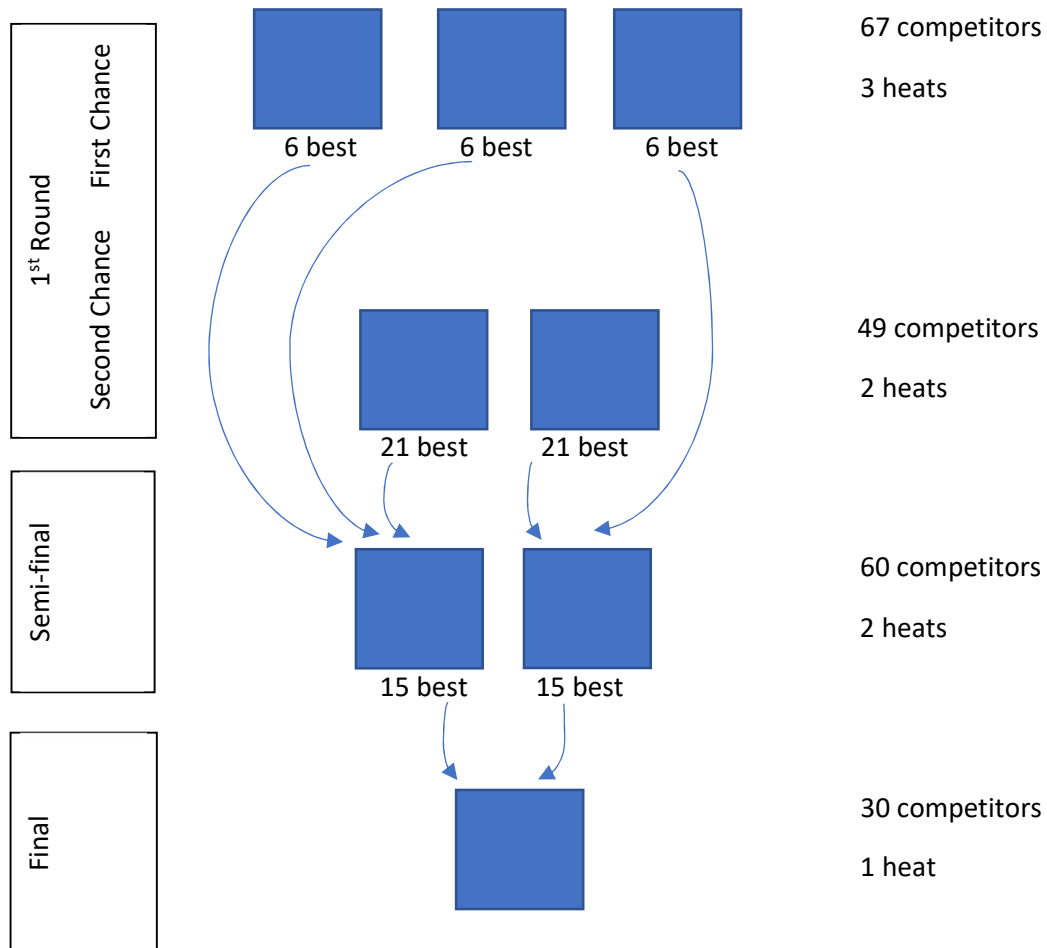

WOMEN

Second chance system will be used

6 best times progress directly to Semi Final from the First Chance

12 best times progress to Semi Final from the Second Chance

Other categories:

Best panners in every heat progress to the next round

Children: 30 competitors, trial round, final

Juniors: 20 competitors trial round, final

Veterans: 61 → 60 → 30

Classical pan – Batea: 156 → 90 → 60 → 30

National Team: 11 teams, just final

Family: 24 competitors, trial round, final

2 Person Team: 73 → 60 → 30

3 Person Team: 47 → 30

5 Person team: 20 teams, just final

K.O.: 76 competitors, play off